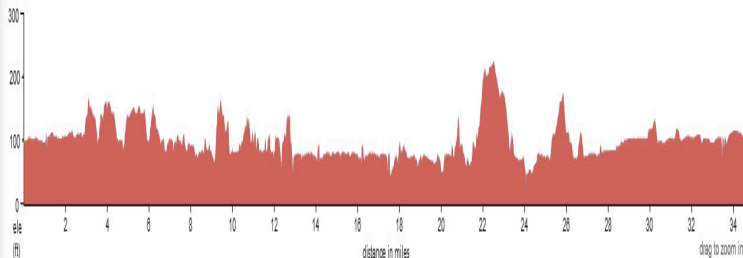

Terrain: 2. Rolling, easy grades; Mileage: 34

Korbel loop Healdsburg City Hall

401 Grove St., Healdsburg, CA 95448

At	Go	On	For
0.0	R	Grove St	0.4
0.4	R	Mill St	0.2
0.6	>	Westside Rd	12.4
13.0	R	River Rd	2.2
15.2		Korbel, return	2.5
17.7	R	Grays Rd	0.0
17.8	L	Grays Rd	0.1
17.8	L	Old River Rd	0.9
18.8	R	Martinelli Rd	2.8
21.5	L	Hwy-116 E	0.6
22.1	L	Mirabel Rd	1.2
23.3	R	Trenton Rd	0.4
23.7	R	River Rd	0.2
23.9	L	Wohler Rd	0.7
24.6	R	Eastside Rd	1.2
25.8	L	stay on Eastside Rd	5.2
31.0	L	Old Redwood Hwy	2.5
33.5	R	Front St	0.2
33.7	L	Hudson St	0.3
34.0	>	Fitch St	0.3
34.3	L	North St	0.3
34.6	R	Grove St	0.1
34.7	E	City Hall	

Jerry Applegate (415)716-0251

Map at <https://ridewithgps.com/routes/28766165>

Carry ID, Wear a Helmet

Sonoma Emergency 707-565-2121

Jerry Applegate (415)716-0251

Map at <https://ridewithgps.com/routes/28766165>