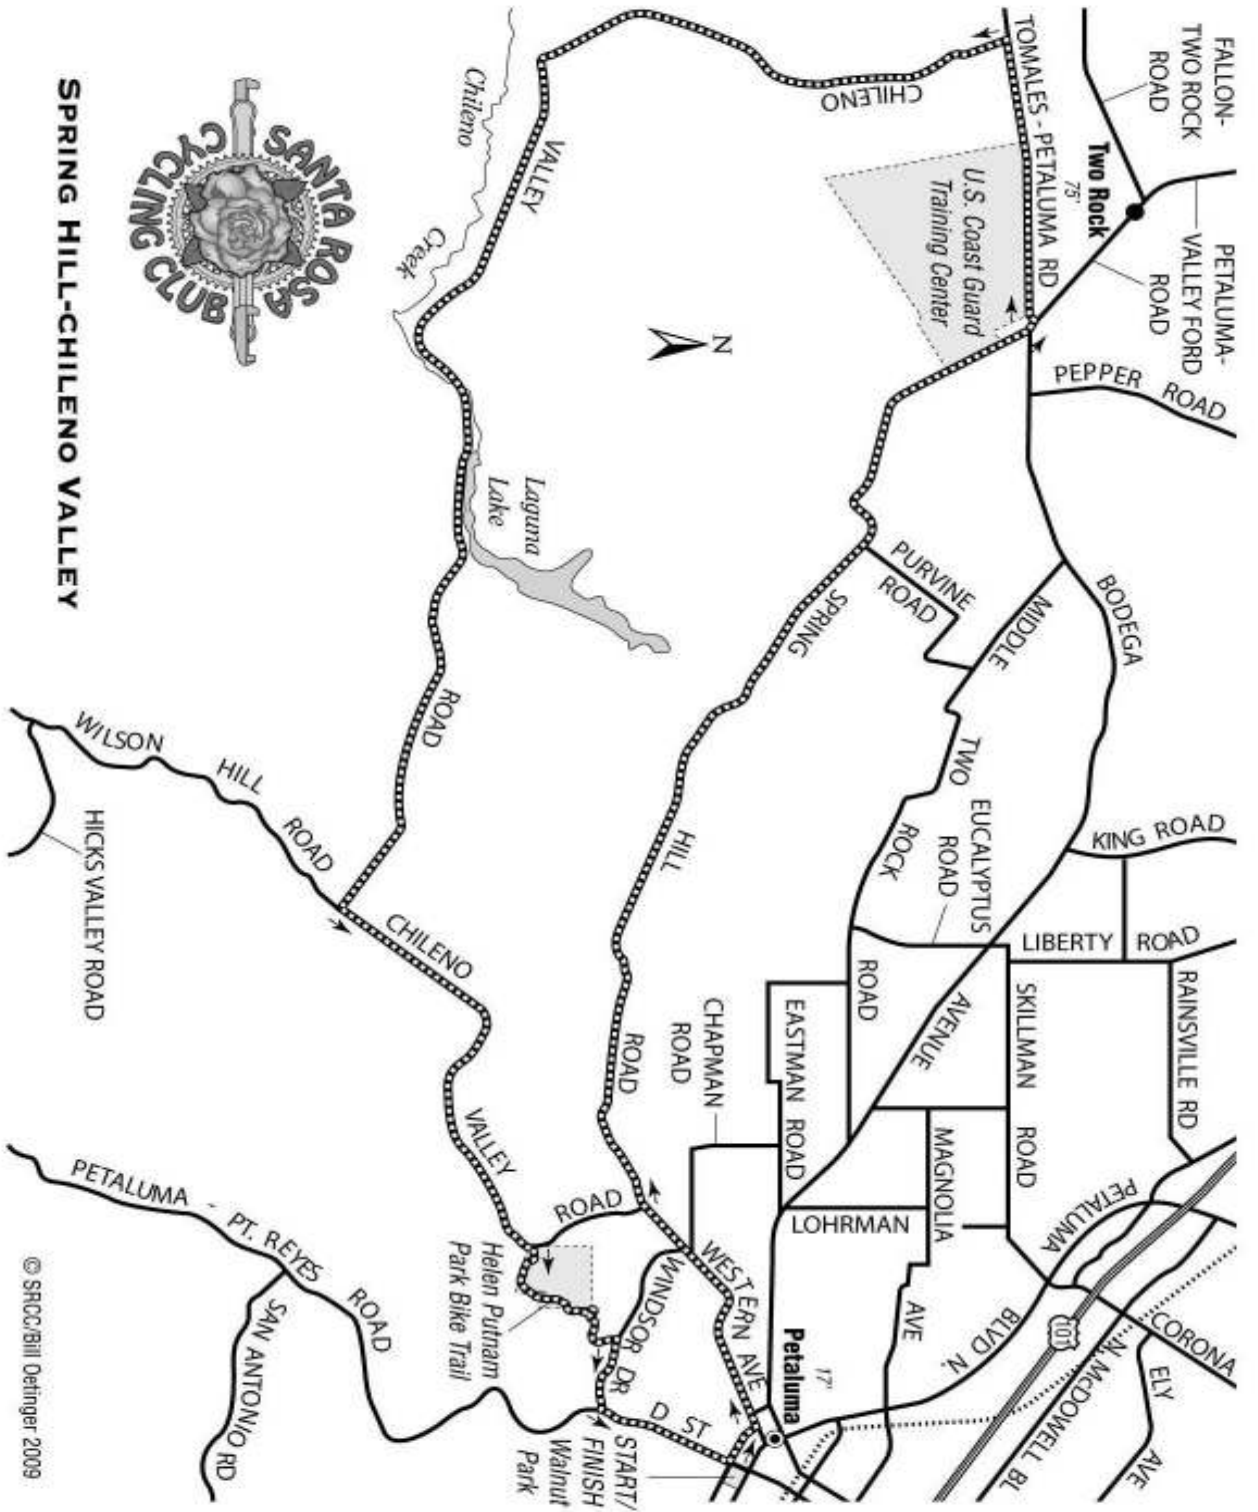

Spring Hill - Chileno Valley

Walnut Park, Petaluma

350 D St, Petaluma

At   Go   For   On

0.0	L	0.1	D St
0.1	R	0.1	4th St
0.2	>	0.1	Kentucky St
0.3	L	1.8	Western Ave
2.1	>	7.2	Spring Hill Rd
9.3	L	0.1	Valley Ford Rd
9.4	L	1.9	Tomales Rd
11.3	L	9.5	Chileno Valley Rd
20.8	L	3.2	Stay on Chileno Valley Rd
24.0	R	1.0	Helen Putnam Park. <i>Follow the paved service road to the right of the restrooms up and over the top of the hill. Steep decent to park exit</i>
25.0	L	0.1	Dublin Ct
25.1	R	0.5	Windsor Dr
25.6	L	1.0	D St
26.6	R		Arrive Walnut Park

SPRING HILL-CHILENO VALLEY

© SRCC/Bill Deinger 2009