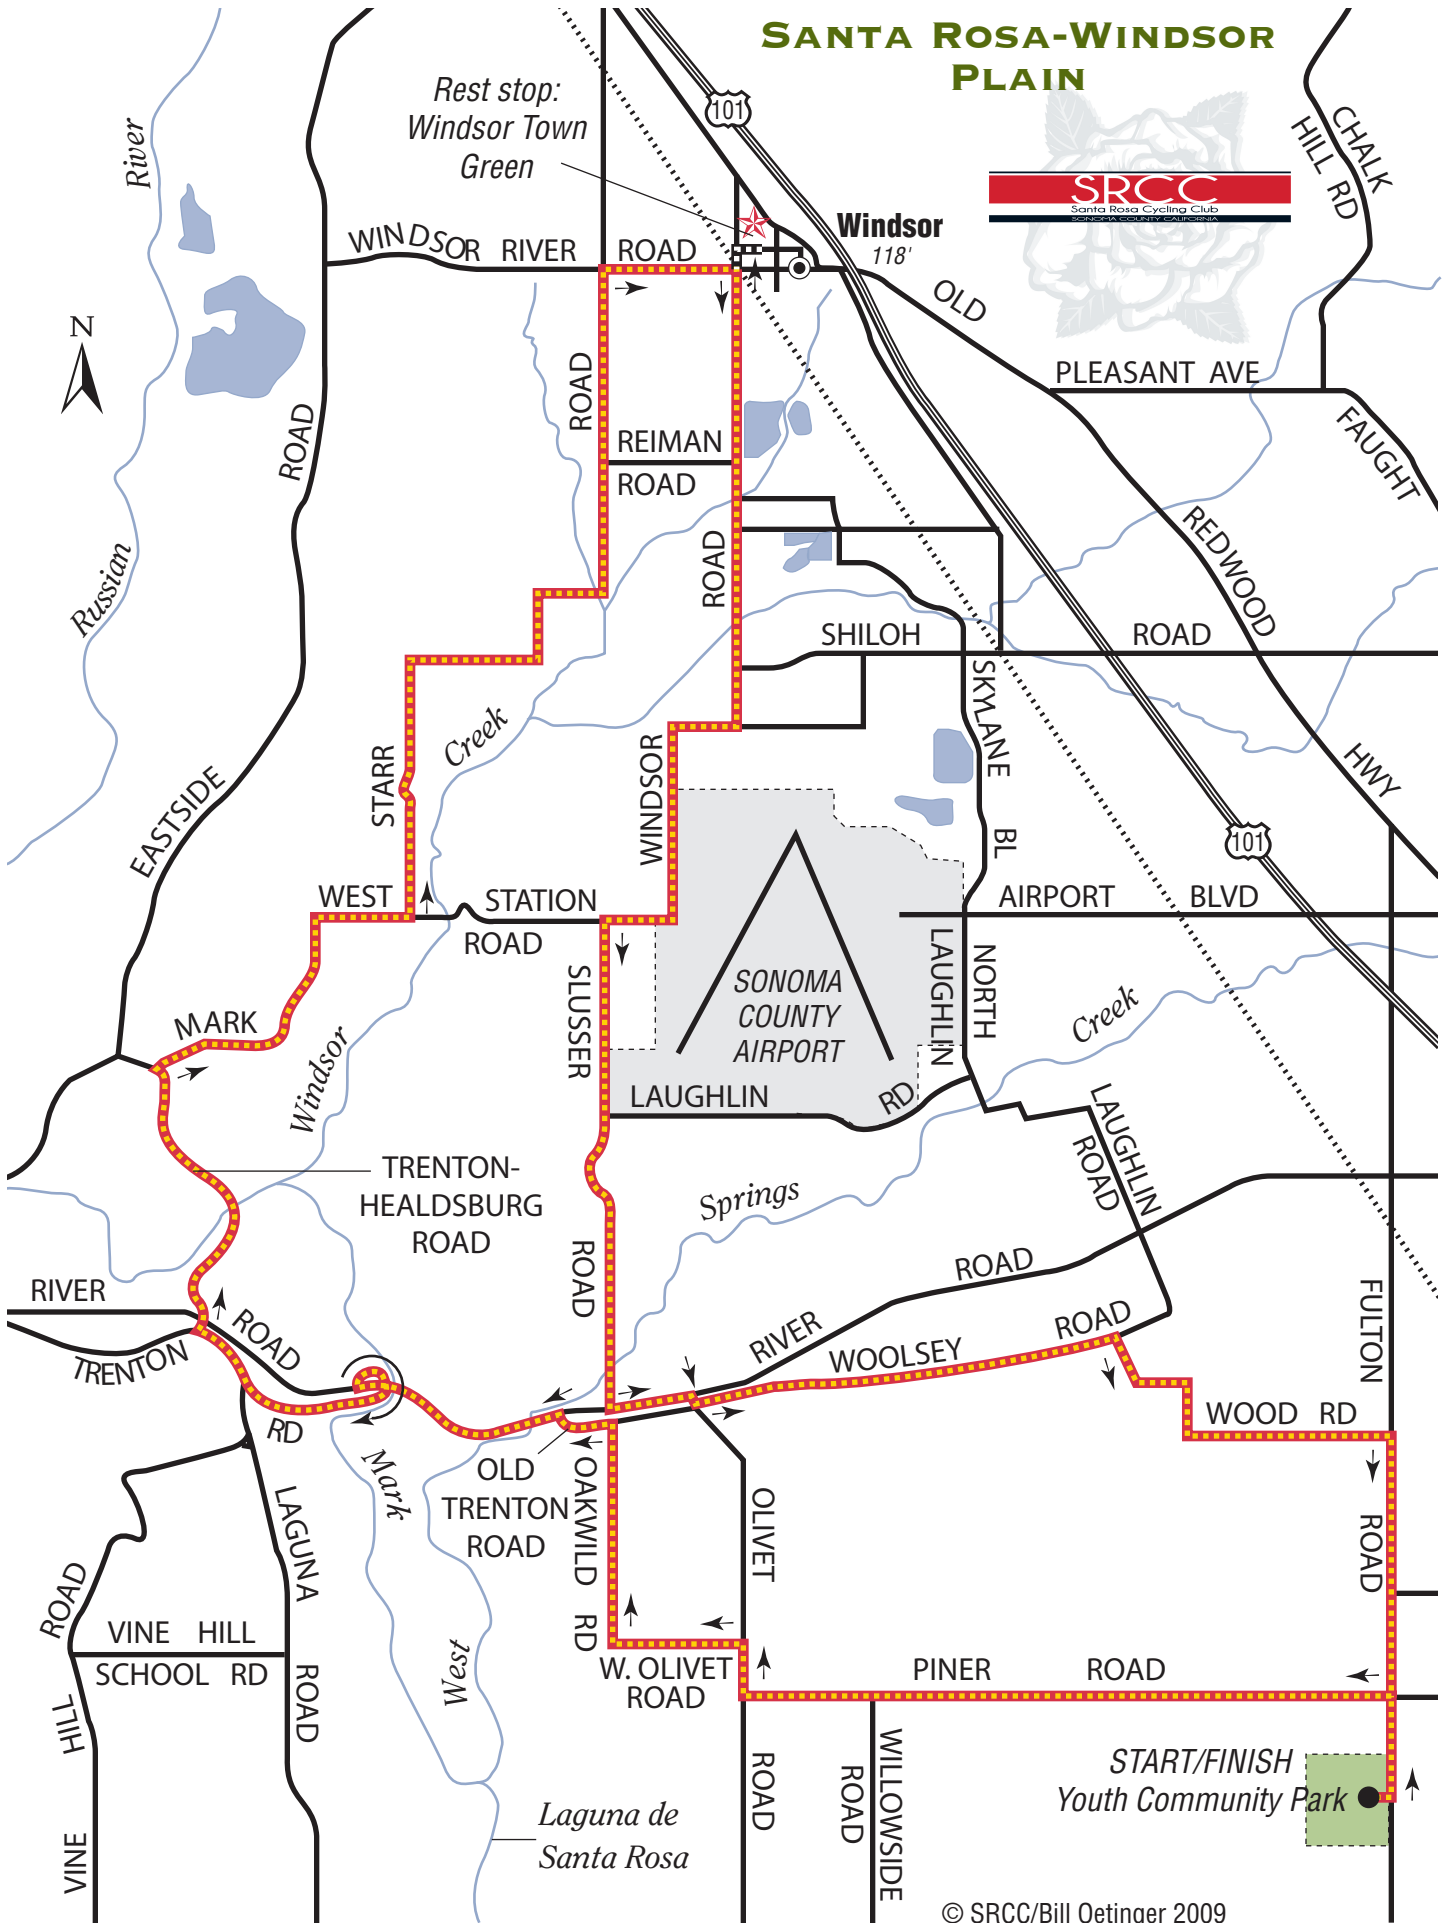

# SANTA ROSA-WINDSOR PLAIN

Rest stop:  
Windsor Town  
Green

Windsor  
118'

START/FINISH  
Youth Community Park