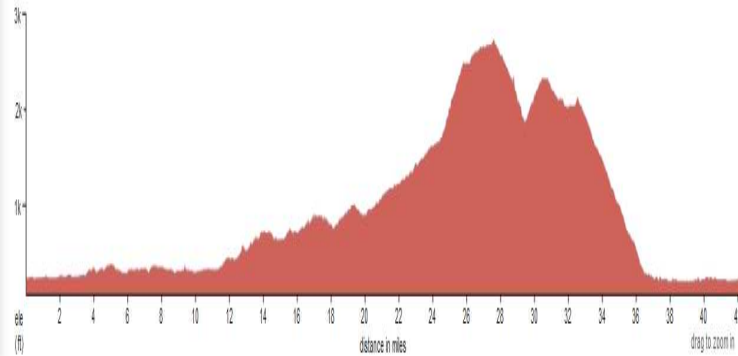

Dennis Prior 484-4452

David Mair 477-3004

Map at <https://ridewithgps.com/routes/31251679>

Dennis Prior 484-4452

David Mair 477-3004

Map at <https://ridewithgps.com/routes/31251679>

**Carry ID, Wear a Helmet
Sonoma Emergency 707-565-2121**