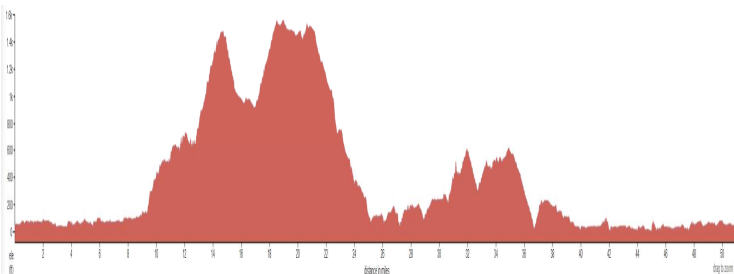

David Clark 888-9627

Map at <https://ridewithgps.com/routes/31675860>

David Clark 888-9627

Map at <https://ridewithgps.com/routes/31675860>

Carry ID, Wear a Helmet  
Sonoma Emergency 707-565-2121

Carry ID, Wear a Helmet  
Sonoma Emergency 707-565-2121